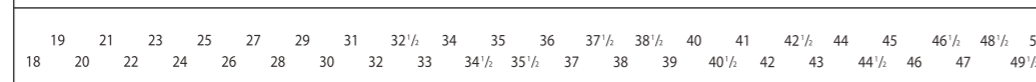

GRÖSSEN

INHALT

TEXTILIEN

MÄNNER

XXS	XS	S	M	L	XL	XXL	3XL
38	42	46	50	54	58	62	66

FRAUEN

XXS	XS	S	M	L	XL	XXL	3XL	4XL	5XL
32	34	36	38	40	42	44	46	48	50

KINDER

2T	XXS	XS	S	M	L	XL	XXL
92	104	116	128	140	152	164	176

SOCKEN

UK GRÖSSEN

1	2	3	4	5

FR GRÖSSEN

31 - 34	35 - 38	39 - 42	43 - 46	47 - 49

SCHUHE

UK GRÖSSEN

FR GRÖSSEN