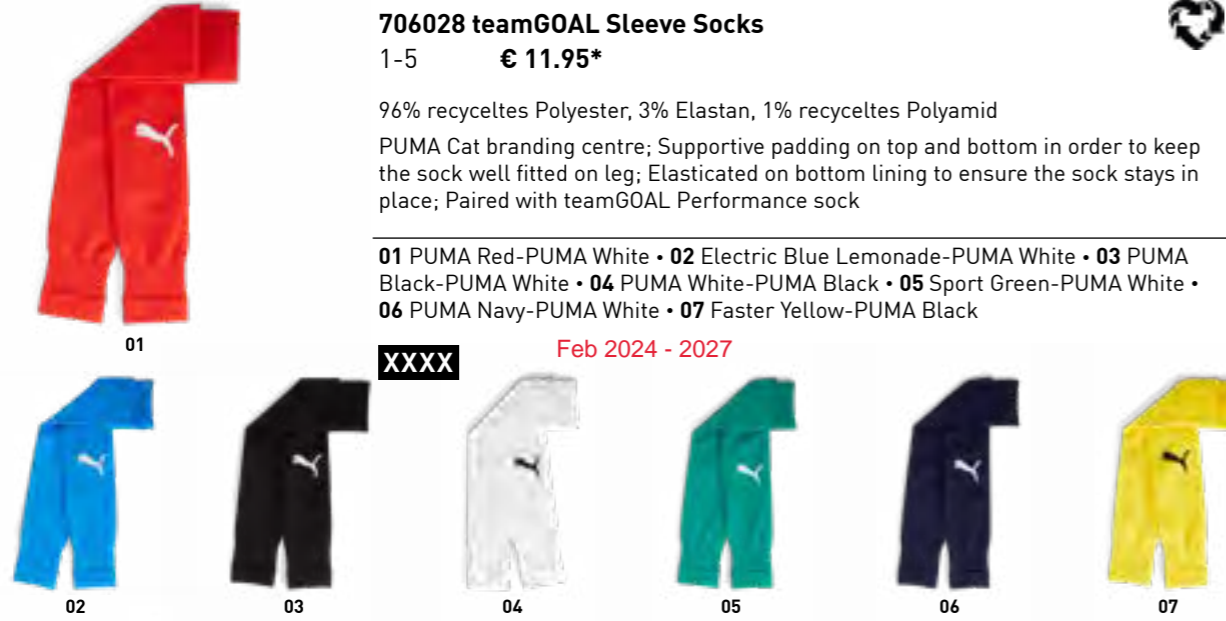

706028 teamGOAL Sleeve Socks

1-5 € 11.95*

96% recyceltes Polyester, 3% Elasthan, 1% recyceltes Polyamid
PUMA Cat branding centre; Supportive padding on top and bottom in order to keep the sock well fitted on leg; Elasticated on bottom lining to ensure the sock stays in place; Paired with teamGOAL Performance sock

01 PUMA Red-PUMA White • 02 Electric Blue Lemonade-PUMA White • 03 PUMA Black-PUMA White • 04 PUMA White-PUMA Black • 05 Sport Green-PUMA White • 06 PUMA Navy-PUMA White • 07 Faster Yellow-PUMA Black

XXXX Feb 2024 - 2027